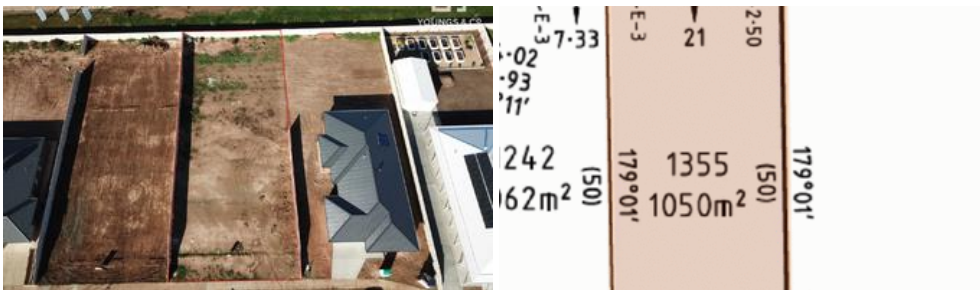

Sold

51 Malmsbury Cres, Kialla

One of the Last Available - Huge 1,050m2 Block

Don't miss the opportunity of picking up possibly the last block that backs on to the St Anne's Catholic College at Kialla Lakes. You are so close to the front entrance to the school and amongst quality establishing homes. A large 21 meter frontage x 50 meter depth allows for plenty of scope for housing design and room for the family to grow. Call now and don't be disappointed.

Price SOLD for $142,000
Property Type residential
Property ID 2411
Land Area 1,050 m2

Agent Details

Glenn Young - 0438 579 993

TALK TO A
LOCAL

SHEPPARTON CALL: 03 5820 8777
MOOROPNA CALL: 03 5825 4833

WWW.YOUNGSANDCO.COM.AU

YOUNGS & CO
REAL ESTATE